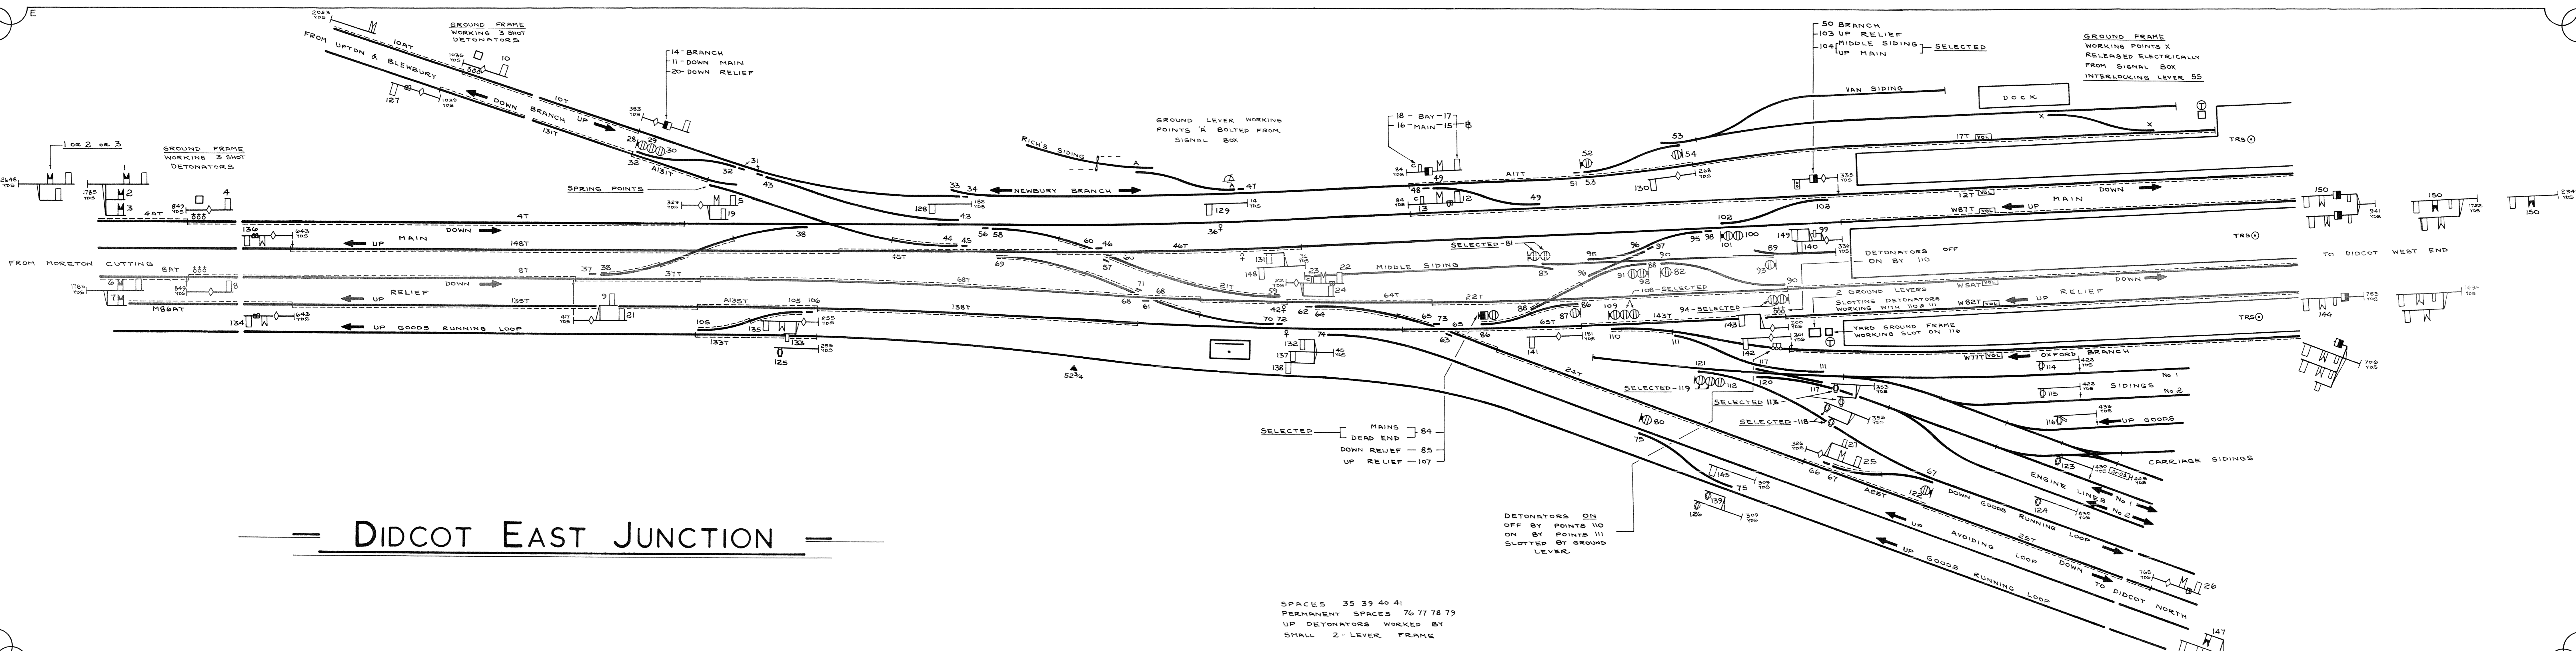

— DIDCOT EAST JUNCTION —

SPACES 35 39 40 41
 PERMANENT SPACES 76 77 78 79
 UP DETONATORS WORKED BY
 SMALL 2-LEVER FRAME