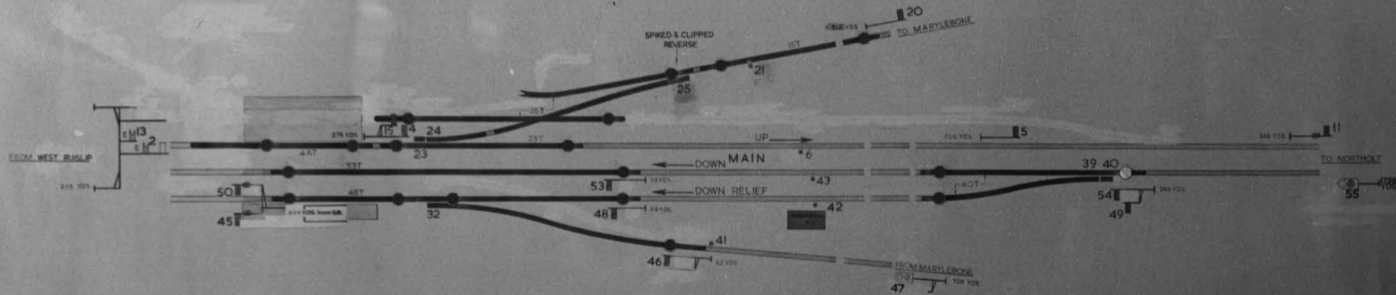

NORTHOLT JC EAST

SPACES 1 3 8 12 14 18 22 28 29 30 31 36 38 44

TEMP SPARE: 33 34 35 51 52 16 25 26 27 37 7 9 10 17 19

BOLTED NORMAL
 BOLTED REVERSE
 WORKED TO MAINTAIN LOCKING