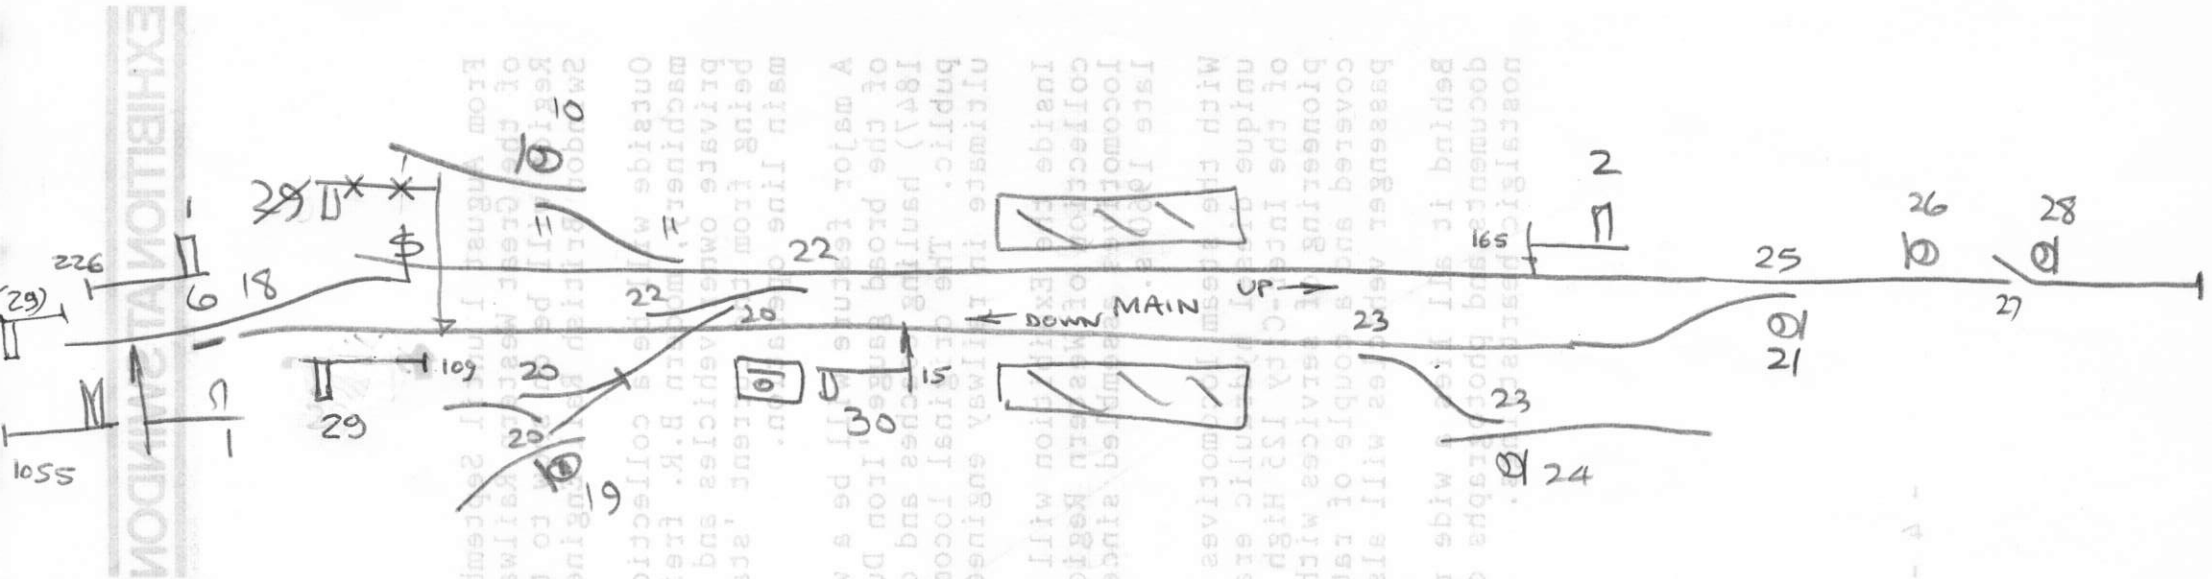

New Tredegar

Spaces - 3.4.5.7.8.9.12.13.14.15.16.17.

NOTES

- ① Derived from locking chart and notice for Singling line. No 29 signal NB shown on notice. ~~it~~ section it was added afterwards. (Shown rubbed out on 2319/2 on up side of single line)
- ② Locking table to be checked by MRLI.

* ~~bob~~ is "New" on page 2!

* Notice No 127 DML starting has been fixed on Down side at 109 yds. not as shown in Notice No 121.

Distances from S2319/12 RE-TRAZED 23.9.49. (No 1 renewed on up side 2/10/49.)