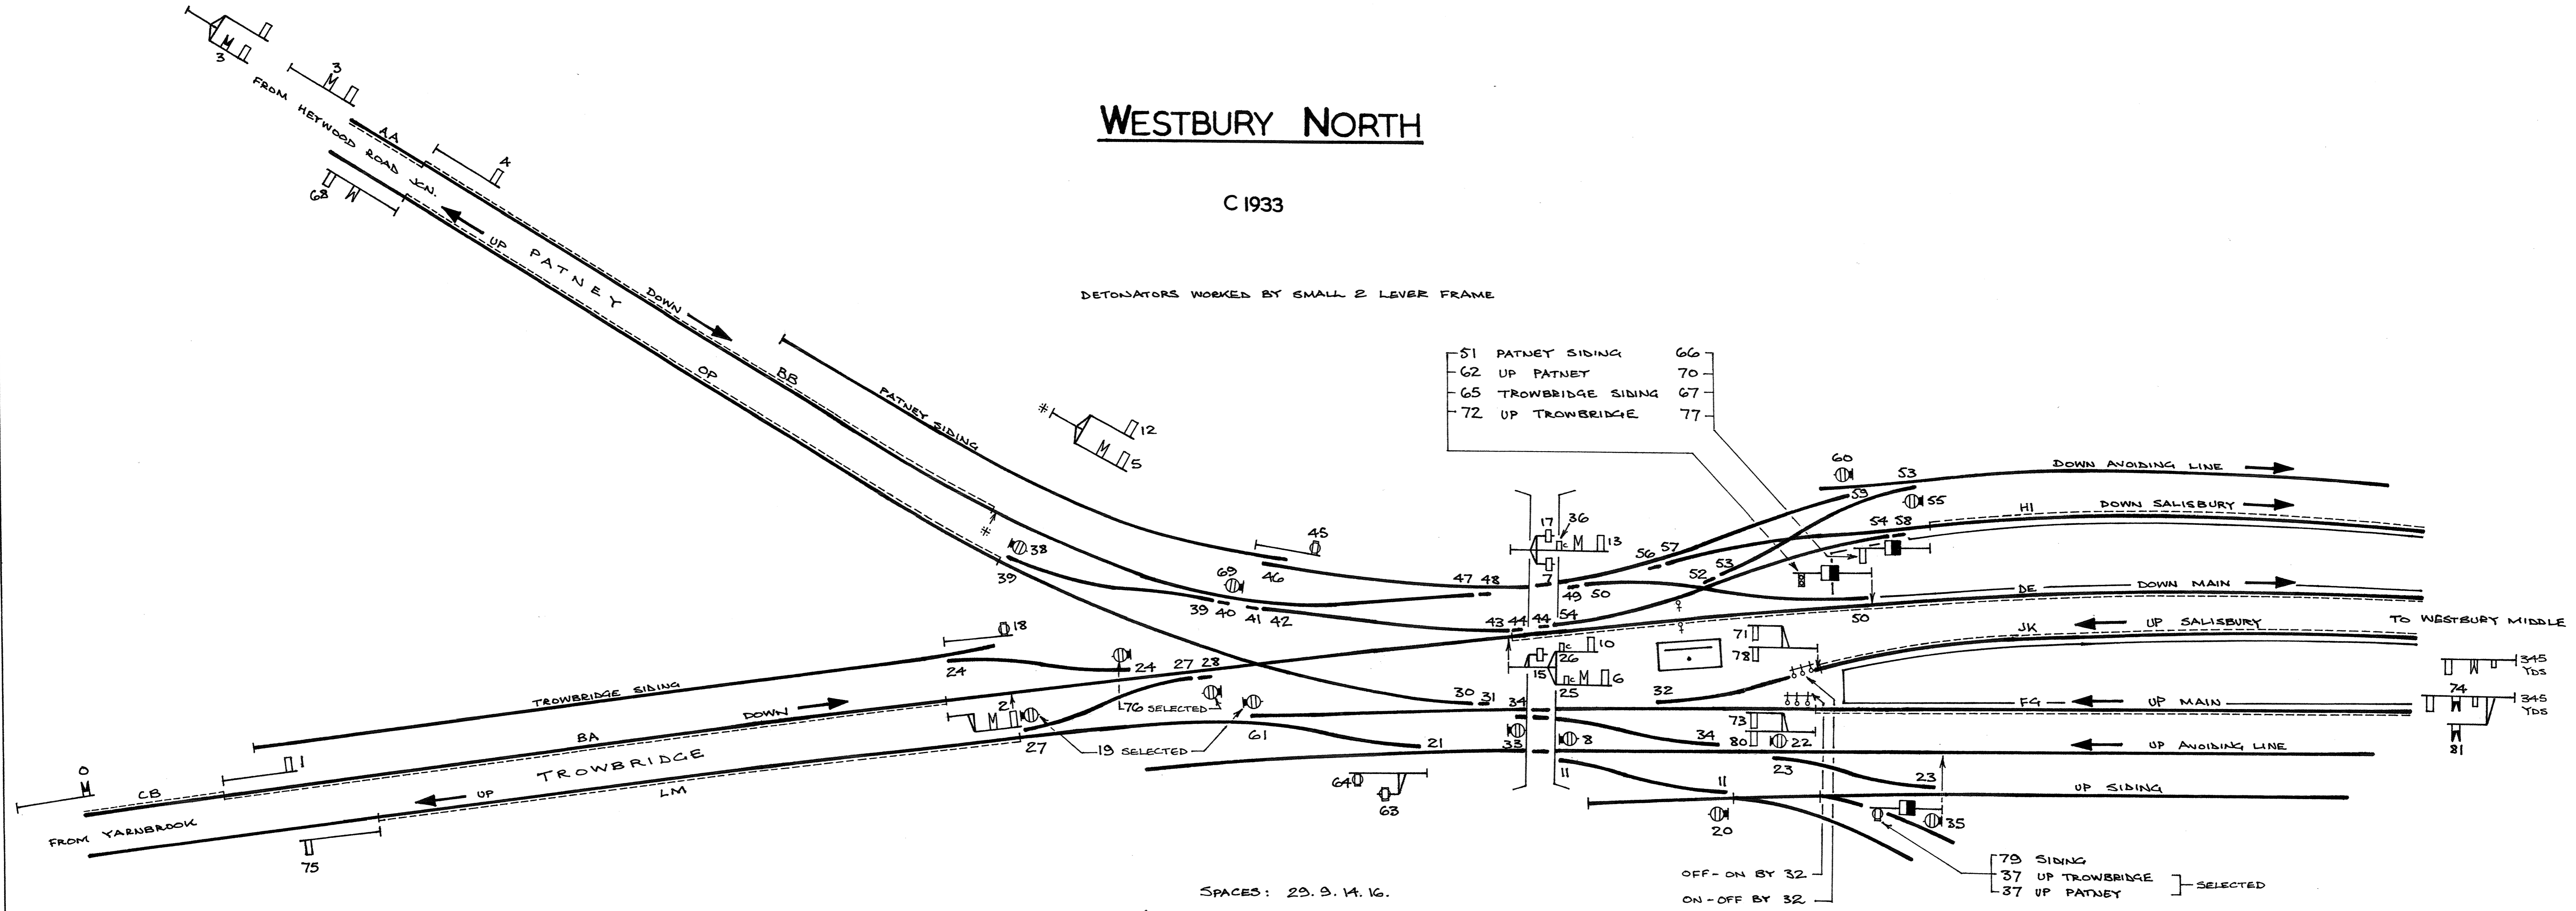

WESTBURY NORTH

C 1933

DETONATORS WORKED BY SMALL 2 LEVER FRAME

- | | |
|----------------------|----|
| 51 PATNEY SIDING | 66 |
| 62 UP PATNEY | 70 |
| 65 TROWBRIDGE SIDING | 67 |
| 72 UP TROWBRIDGE | 77 |

- | | |
|------------------|------------|
| 79 SIDING | } SELECTED |
| 37 UP TROWBRIDGE | |
| 37 UP PATNEY | |

SPACES: 29. 9. 14. 16.