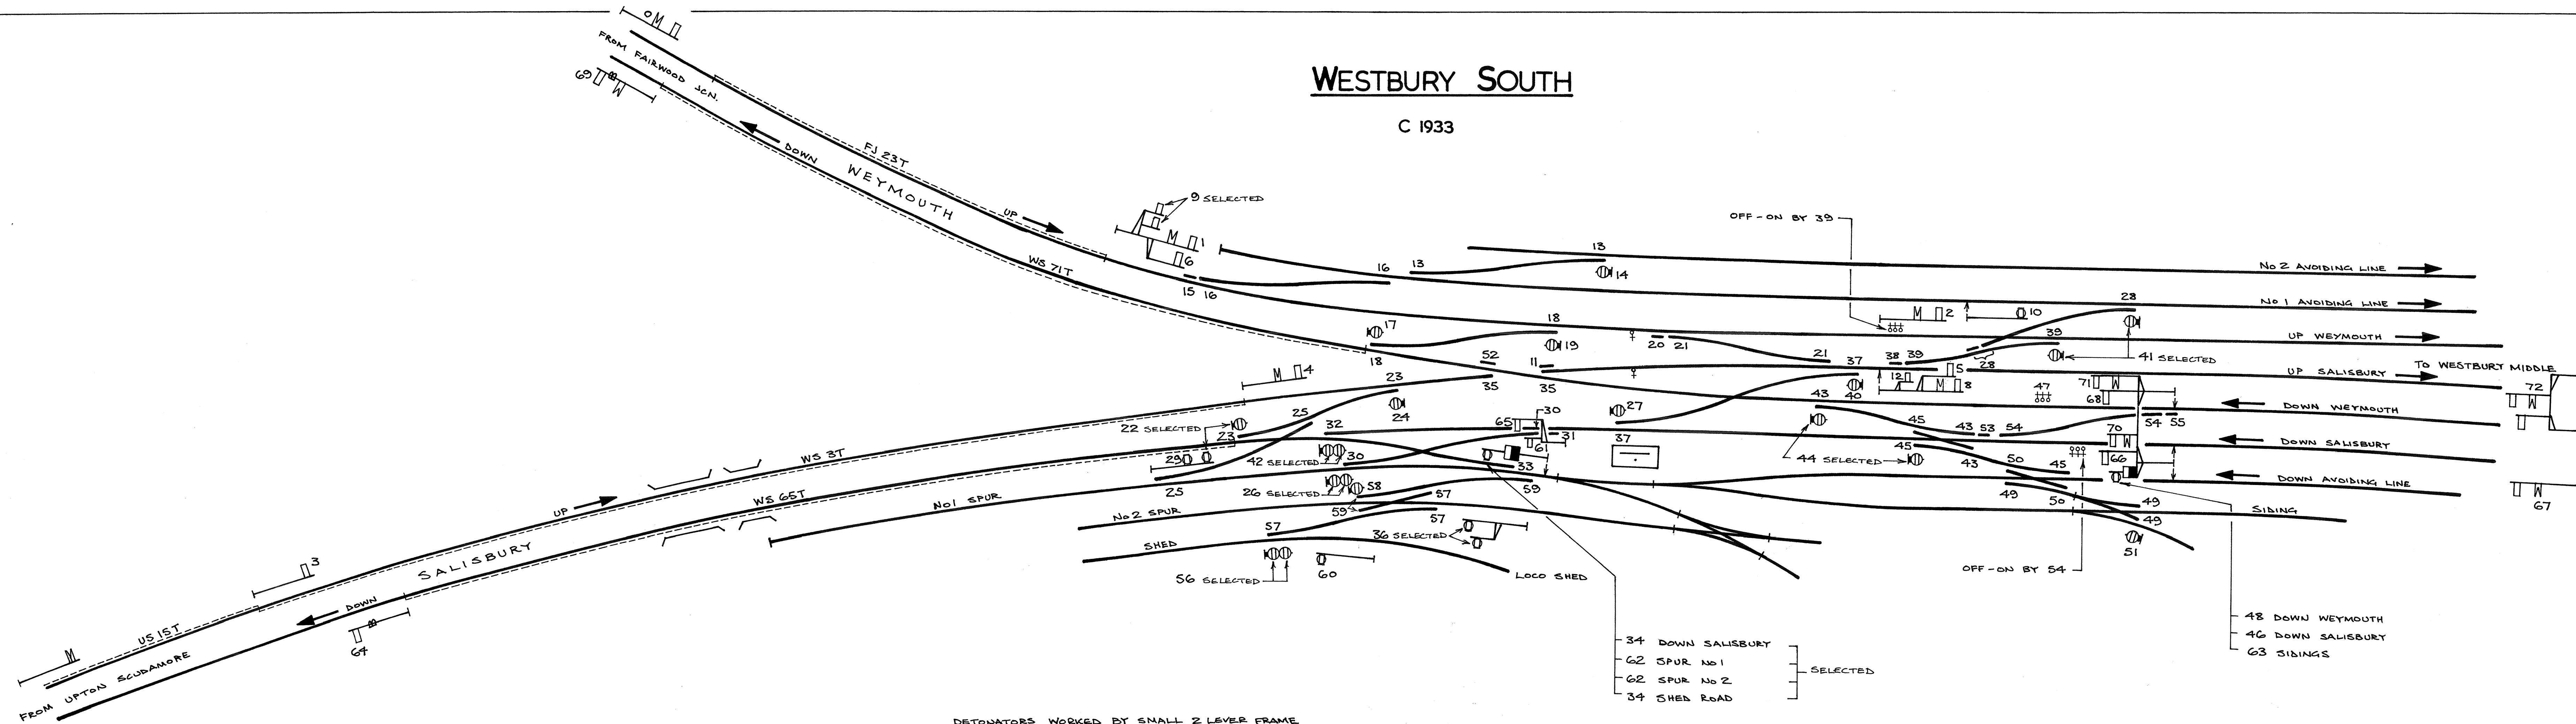

WESTBURY SOUTH

C 1933

DETONATORS WORKED BY SMALL 2 LEVER FRAME
 No 28 LANGLEY & PRINCES LOCK
 SPACES : 73.7.

- 34 DOWN SALISBURY
 - 62 SPUR No 1
 - 62 SPUR No 2
 - 34 SHED ROAD
- SELECTED

- 48 DOWN WYEMOUTH
- 46 DOWN SALISBURY
- 63 SIDINGS