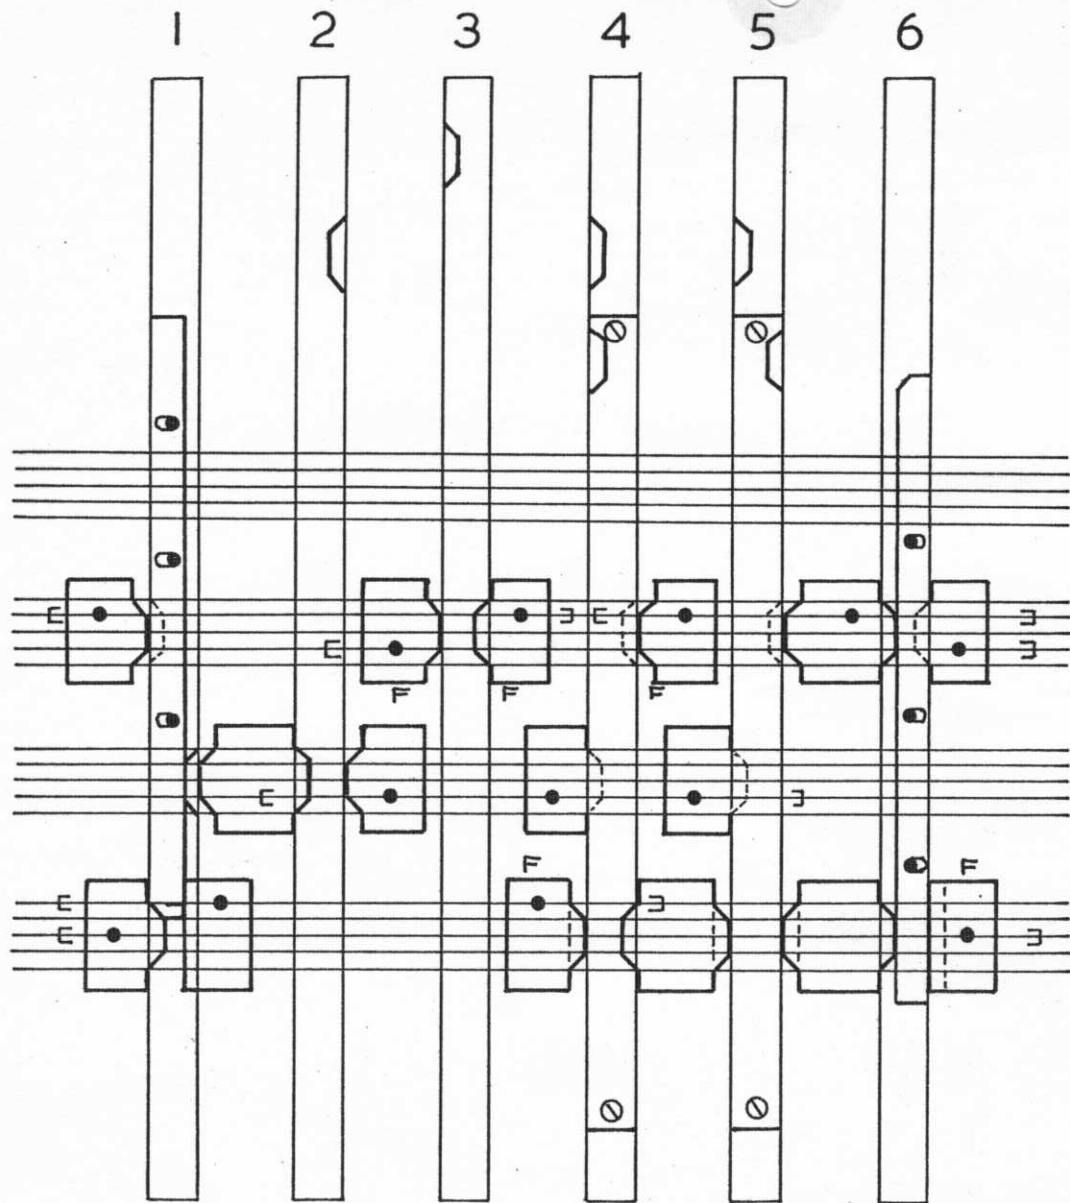

10 1/4" TAPPET TRAVEL
 IRONWORK FOR TAPPET
 TRAYS - 1 FOR 4 1/2

FISHGUARD & GOODWICK

CORRECT TO : 5. 1965

FISHGUARD HARBOUR YARD G.F.
 LOCKING CHART

S2064/6/3

10 1/4" TAPPET TRAVEL
 IRONWORK : 1 FOR 4 1/2 CHANNELS

FISHGUARD & GOODWICK	CORRECT TO: MAY 1965
FISHGUARD HARBOUR STATION G.F. LOCKING CHART	S2064/6/4