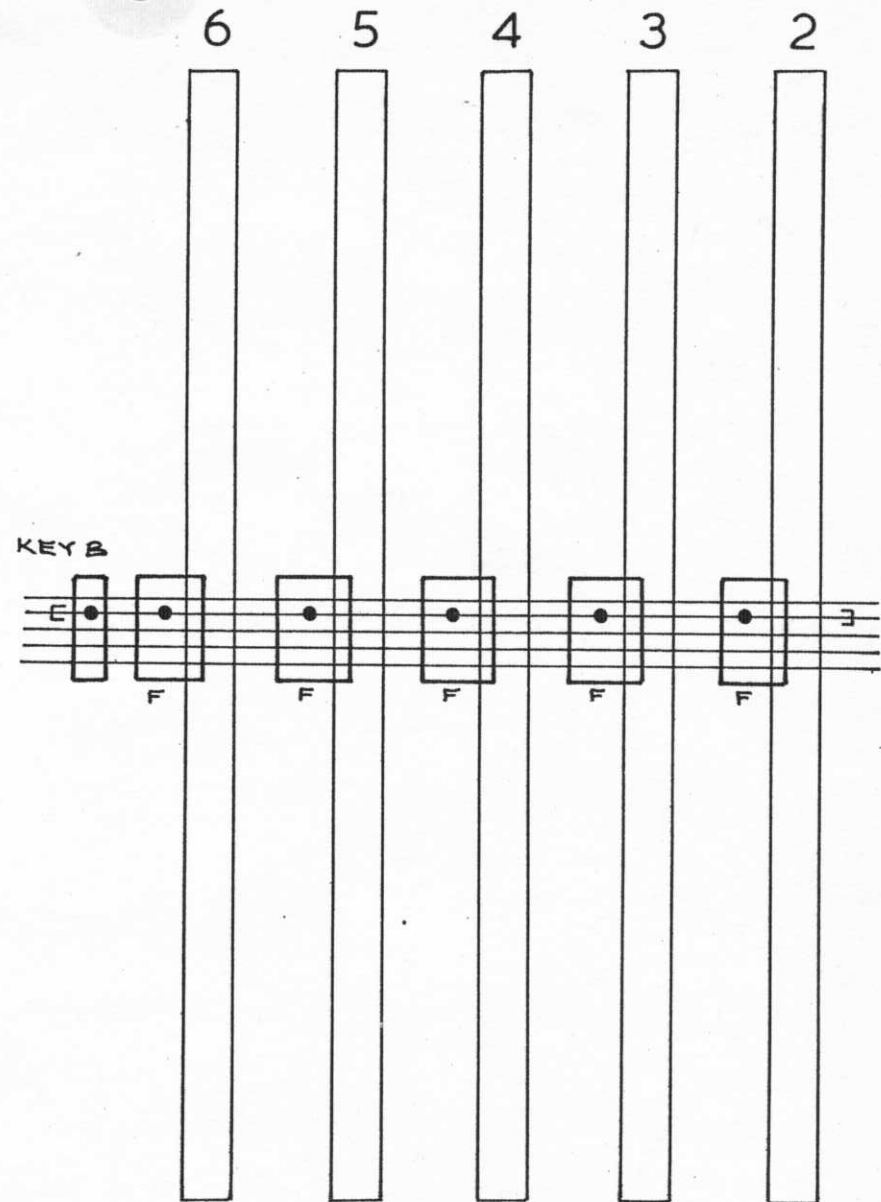

10 1/4" TAPPET TRAVEL
 IRONWORK FOR TAPPET
 TRAYS - 1 FOR 4 1/2

FISHGUARD & GOODWICK

CORRECT TO : 5. 1965

FISHGUARD HARBOUR YARD G.F.
 LOCKING CHART

S2064/6/3

10 1/4" TAPPET TRAVEL
 IRONWORK : 1 FOR 4 1/2 CHANNELS

FISHGUARD & GOODWICK	CORRECT TO: MAY 1965
FISHGUARD HARBOUR STATION G.F. LOCKING CHART	S2064/6/4