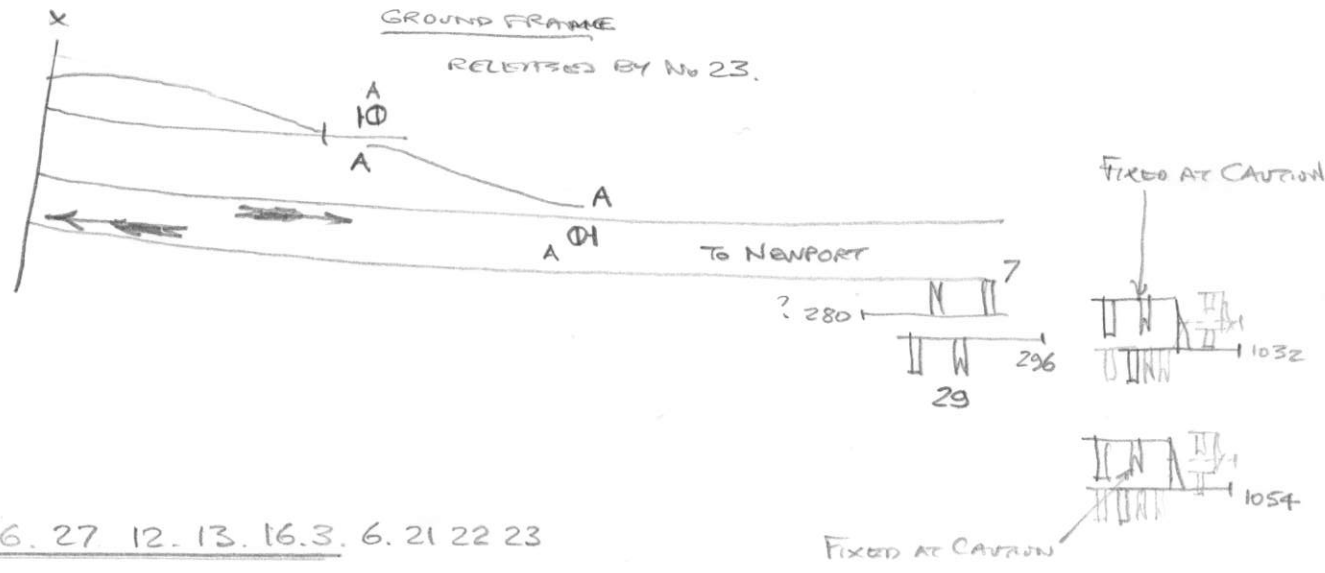

# LIME KILN SIDINGS

RS 18 JUN 1964

E.D. MAY 1919.

S1321/12