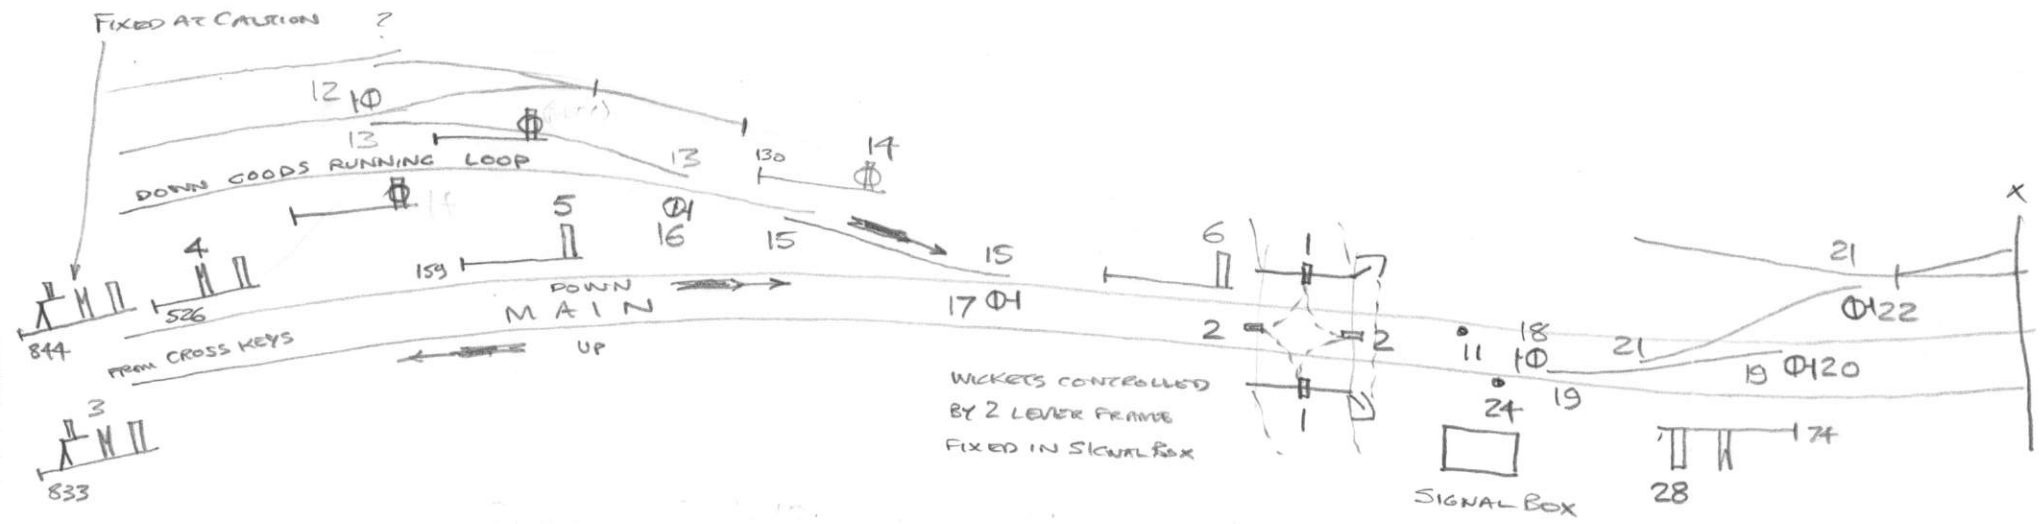

# LIME KILN SIDINGS

RS 18 JUN 1964

E.D. MAY 1919.

S1321/12