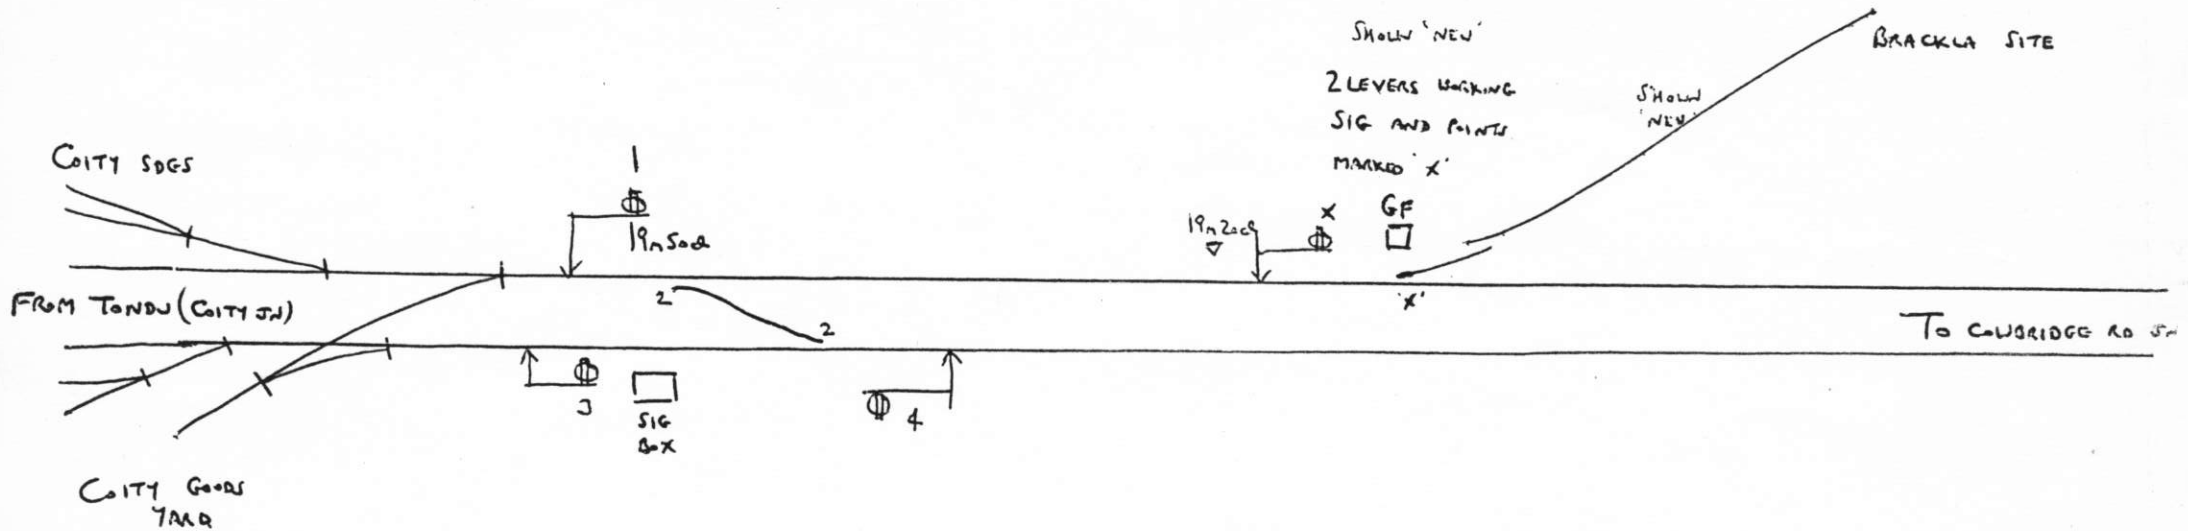

Coity South

Sig Eyrie Reading 25.5.1946

(See Draw Plan on RAC 44/02)

LOCKING

- 1. Release by 2.
- 2. Lock 3/4 Normal Release 1
- 3. Lock 2/4 Normal
- 4. Lock 2/0 Normal.