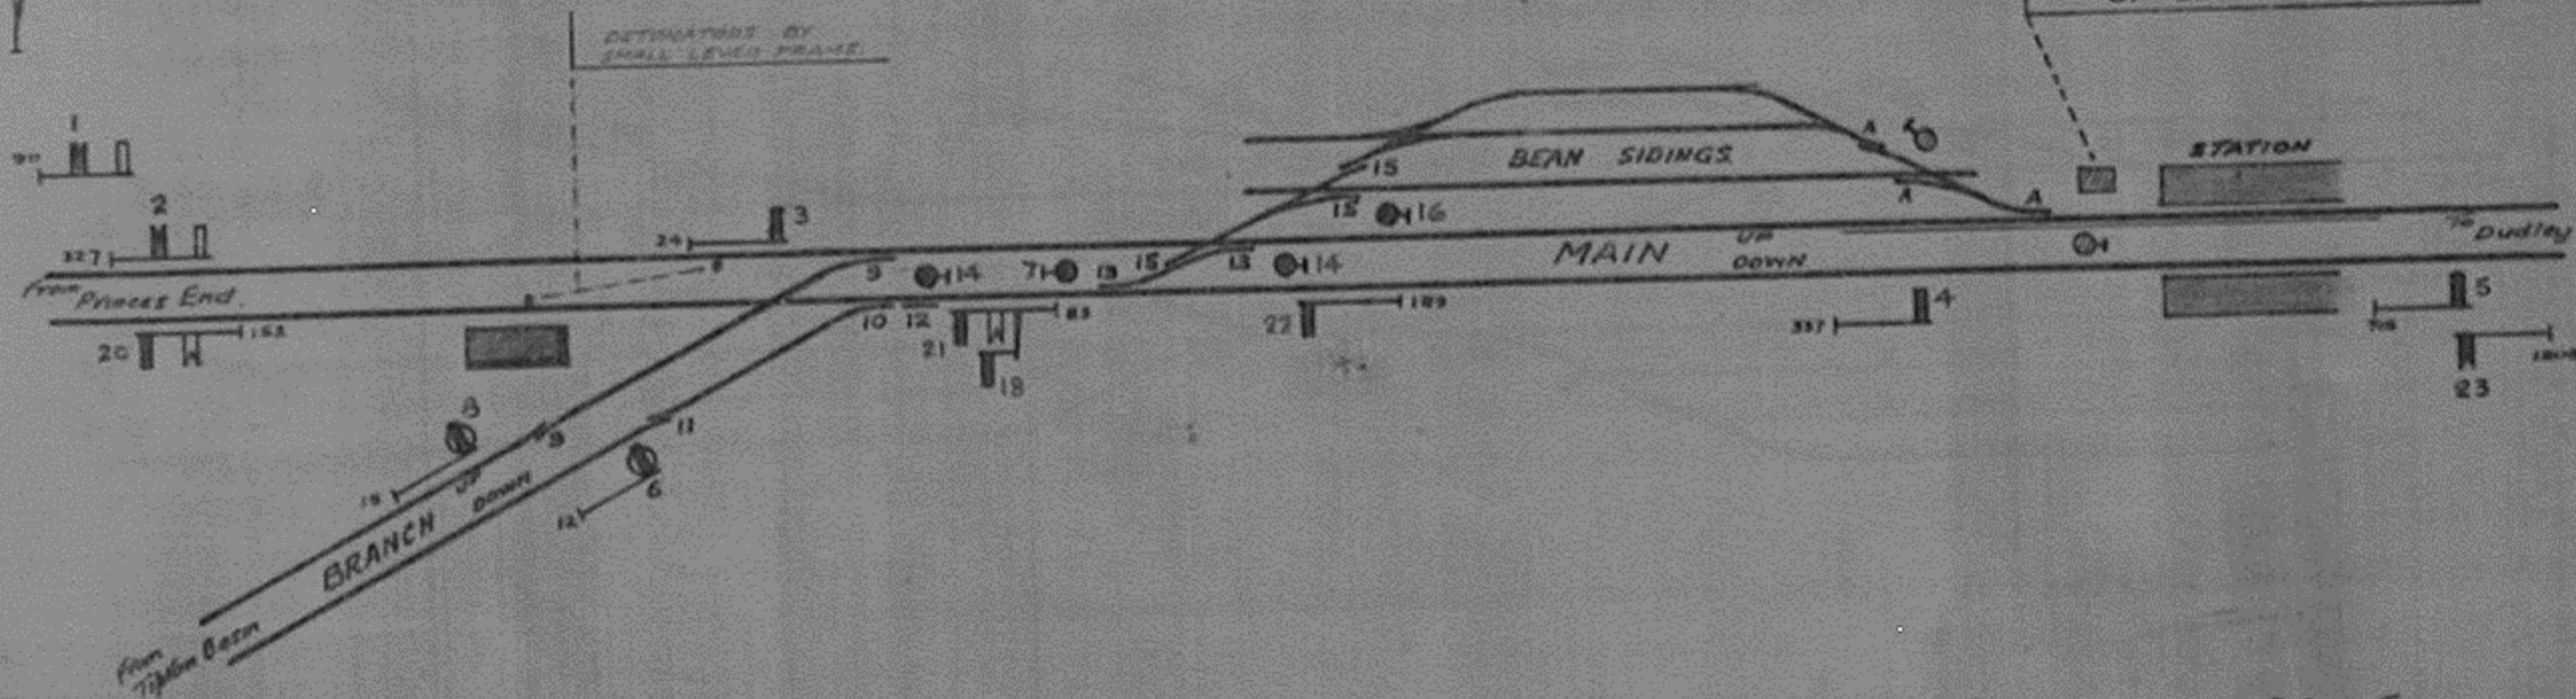

Tipton Junction.

OPEN :- 7.35am - 10.15pm WEEKDAYS ONLY.

CATCH POINTS IN UP MAIN IN ADVANCE OF No. 5.

SPARE :- 19.

UP TRAINS :- Ask Thro. when asked for when Princes End Box open,

DOWN TRAINS :- Ask Thro for Express when asked for 1.2.1 Sent " " " ONLINE received

DOWN DISTANT TO REMAIN AT CAUTION WHEN BOX CLOSED